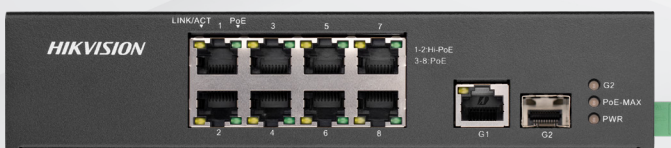

DS-3T0310HP-E/HS

8-Port 100M Unmanaged Hi-PoE Switch

- Up to 300m long-range transmission
- 6 × 100m PoE ports, 2 × Hi-PoE port
- Maximum PoE ports power: 110W
- Maximum power of single PoE port: 30W
- 1 × gigabit SFP fiber optical port