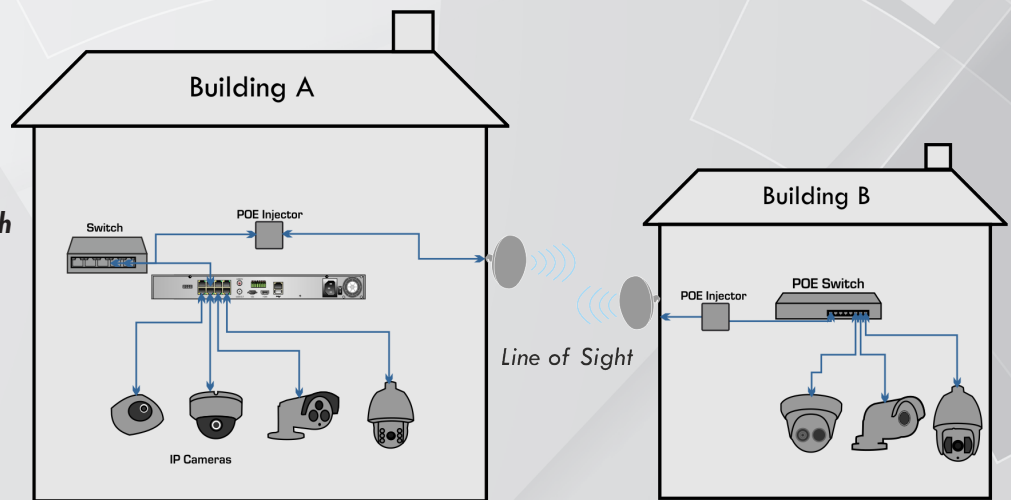

GBE-Plus

Ubiquiti 60GHz
Indoor/Outdoor up to 1.5km
Wireless bridge
2 required

If you wish to connect the local radio into the NVRs own POE switch array it is recommended that a standalone switch is introduced to act as a hop between the radios POE injector and the NVRs POE switch array as shown below in building A