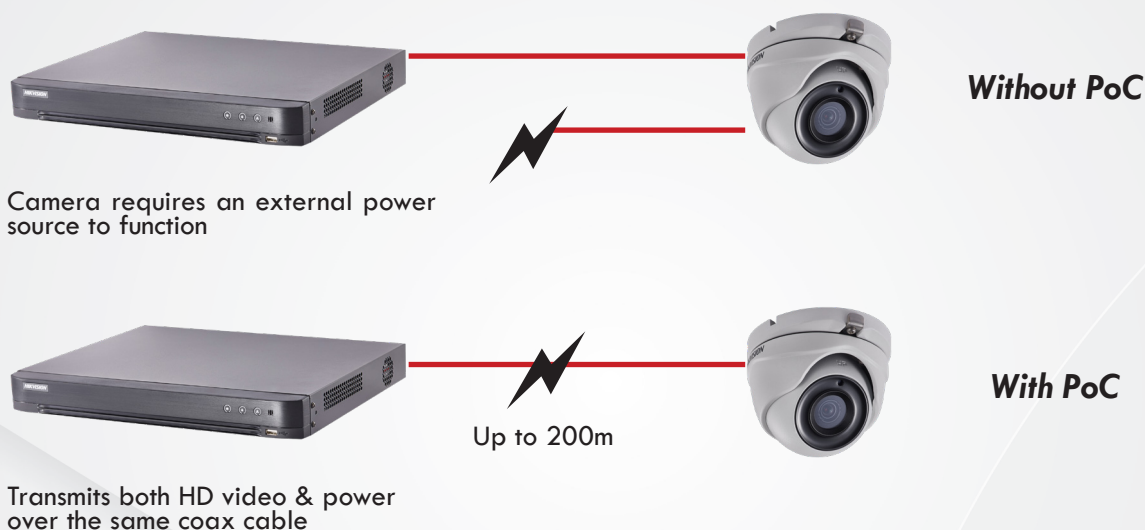

## DEEPINMIND

Return to  
INDEX

**No Additional Cost!**

*All recorders 2TB and above come with Seagate Recovery service*

Protect your CCTV video recordings with SkyHawk's included rescue plan

3-years Rescue Data Recovery Services included as standard. Under the protective wing of Skyhawk, losing key evidence or video footage due to vandalism, viruses, accidents, data corruption, human error, deletion, and natural disaster are no longer the end of the world.

Hikvision, the world's leading supplier of innovative video surveillance products and solutions is further advancing surveillance camera technology by introducing Power over Coaxial to its TVI cameras and DVRs.

This makes installing the cameras a lot simpler which is great news for installers.

Power over Coaxial (PoC) basically means that power for the camera is supplied by the DVR via coaxial videocable (RG59 or similar), this removes the requirement for separate cables and power supplies which would otherwise be needed to power your cameras. For installers this means a much more time and cost efficient installation.

PoC can be used on cable runs up to 200 metres and is available in 4,8 and 16 channel DVRs (models ending /P), a full complement of TVI PoC cameras are also available (models ending E) which together offer a cost effective and time saving solution to your TVI installations.