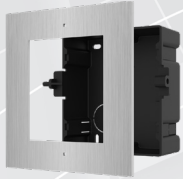

DS-KD-ACF1/PLASTIC
DS-KD-ACF1/S

Flush mounting bracket for modular door station
S - Stainless steel