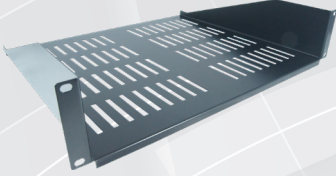

### **FEATURES**

- Lockable glass door
- Lockable and removable steel side panels
- (DxWxH): 600 x 600 x 1377mm
- Weight: 60kg

**SHELF1U300BLK**

Data cabinet shelf

Extra shelf for use with CAB6WB450BL / CAB9WB450BLK / CAB12WB450BLK