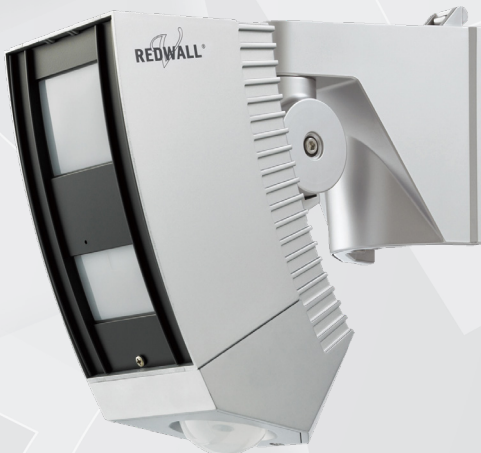

SIP-3020/5

30 x 20m external PIR detector with independent 5m x 5m creep zone detector

SIP-4010/5

40 x 10m external PIR detector with independent 5m x 5m creep zone detector

SIP-404/5

40 x 4m external PIR detector with independent 5m x 5m creep zone detector