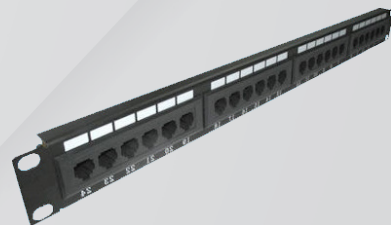

PNL24AB

1U 4 Ring Management Bar