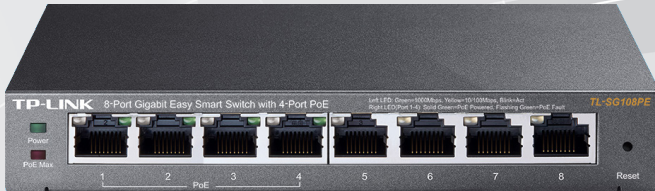

## **TL-SL2428P**

24-Port 10/100Mbps + 4-Port Gigabit Smart PoE+ Switch

- 24 ports of 802.3at/af-compliant power over Ethernet
- Supports PoE power up to 30W for each PoE port
- 180W total PoE budget
- 2 × gigabit SFP fiber optical port

## TL-SG108PE

8-Port Gigabit Easy Smart Switch with 4-Port PoE

- 4 PoE ports, transfers data and power on one single cable
- Supports PoE power up to 15.4W for each PoE port
- 55W PoE total budget power