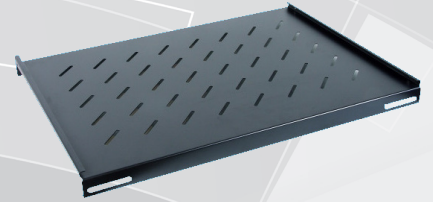

SHELF350600

Data cabinet shelf

Extra shelf for use with CAB126X6 / CAB186X6 / CAB276X6