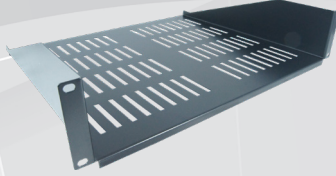

SHELF2U400BL

Data cabinet shelf

Extra shelf for use with CAB6WB550BL