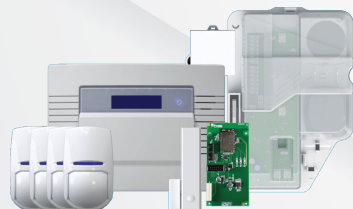

ENFKIT3-UK Enforcer Kit3

- 1x Enforcer all in one twoway wireless panel with DIGI-WIFI communicator
- 4x KX10DP-WE - wireless KX pet immune PIR detector 10m range
- 1x MC1MINI-WE - two-way wireless mini magnetic contact
- 1x DELTA/MOD-WE - wireless Deltabell module