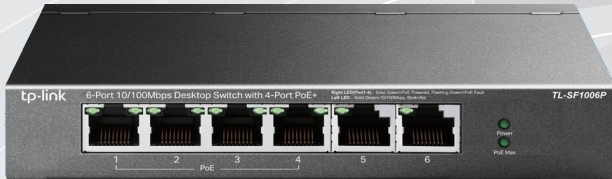

TL-SF1006P

6-Port 10/100Mbps Desktop Switch with 4-Port PoE+

- 4 PoE+ ports, transfers data and power on one single cable
- Supports PoE power up to 30W for each PoE port
- 67W PoE total budget power