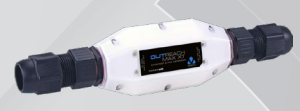

VOR-ORM-XT

External IP & PoE extender
Requires a PoE device to function