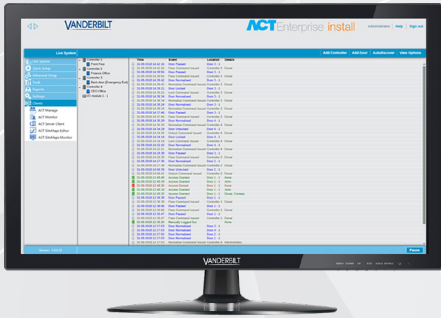

EM10C4
ACT 125kHz Clamshell (10pcs)

MF10C1
ACTpro MIFARE Card (10pcs)

MF-FM
Flush Mount Plate for MF1030PM

MF-VR
Vandal-proof Cover for
MF/EV1030e

KF1
Black cardholder with clip

CARD-YO
Card holder YoYo