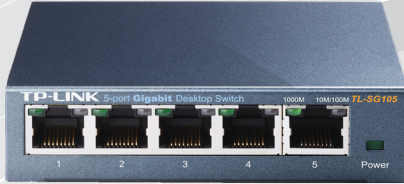

TL-SG105

10/100/1000 Mbps Desktop Switch