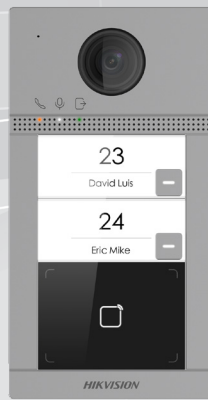

DS-KV8413-WME1(B)

2MP 4ch IP Villa Door Station

- Standard PoE
- 2 MP HD camera
- Noise suppression and echo cancellation
- Low illumination
- Access control functions
- Tamper-proof
- Configuration remotely via Web
- 2.4 GHz Wi-Fi
- Protection level: IK08

DS-KV8213-WME1(B)

2MP 2ch IP Villa Door Station

- Standard PoE
- 2MP HD camera
- Noise suppression and echo cancellation
- Low illumination
- Access control functions
- Tamper-proof
- Configuration remotely via Web
- 2.4 GHz Wi-Fi
- Protection level: IK08