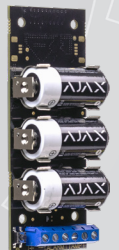

TRANSMITTER

Wireless module for connection of
outdoor motion detectors