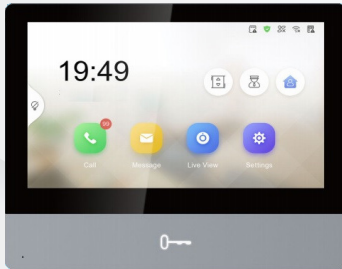

### **DS-KH6320-WTE1**

*Available in White & Silver*

Video intercom indoor station with 7" touch screen and wifi